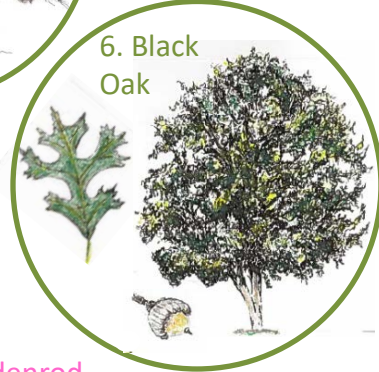

Coonamessett River Field Guide

TREES

1. Black Gum
Tupelo

2. White
Oak

3. Pitch
Pine

4. Red
Maple

6. Black
Oak

WILDFLOWERS

5. Eastern
Red Cedar

7. New
York Aster

8. Devil's
Beggars
Tick

10.
Goldenrod

9. Meadowsweet

GRASSES/SEDGES/ RUSHES

SHRUBS

13. Multiflora
Rose